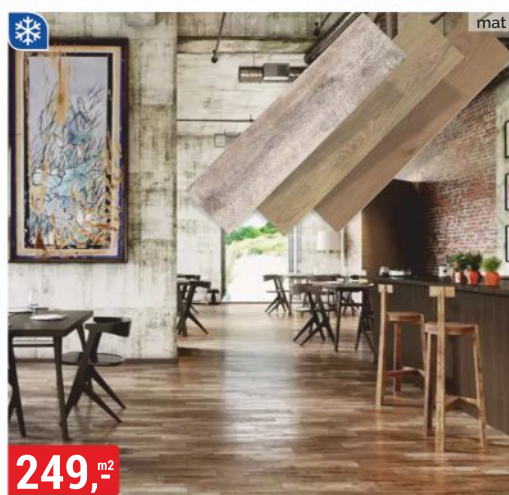

již od **249,-^{m²}**

249,-^{m²}

299,-^{m²}

389,-^{m²}

459,-^{m²}

469,-^{m²}

499,-^{m²}

149,-^{m²}

239,-^{m²}

399,-^{m²}
cena s kartou

299,-^{m²}
cena bez karty

249,-^{m²}

259,-^{m²}