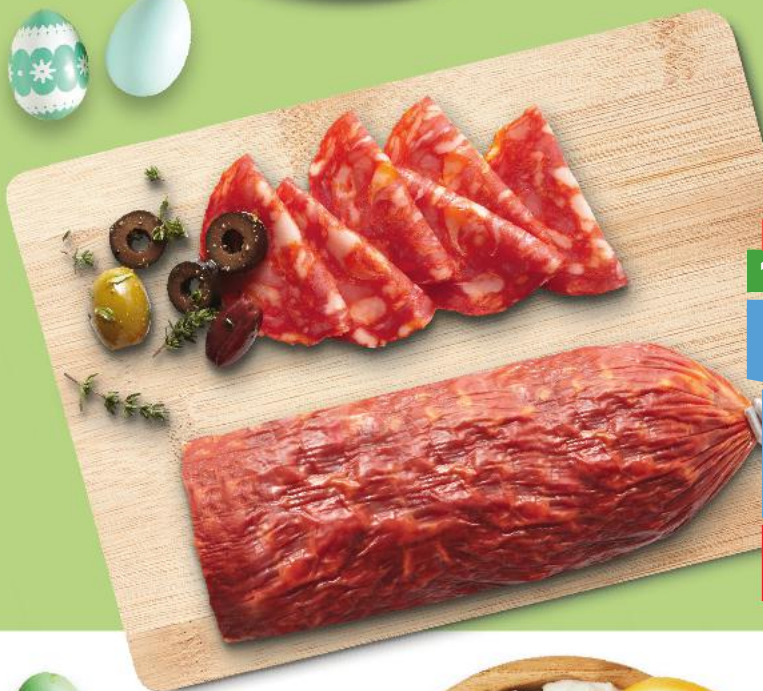

**-31%**

Card CENA

**0,75**

~~1,09~~ -27%  
**0,79**

**-28%**

~~0,21~~

**0,15**

**Pekárova žemla**  
65 g  
(=1 kg 2,31)